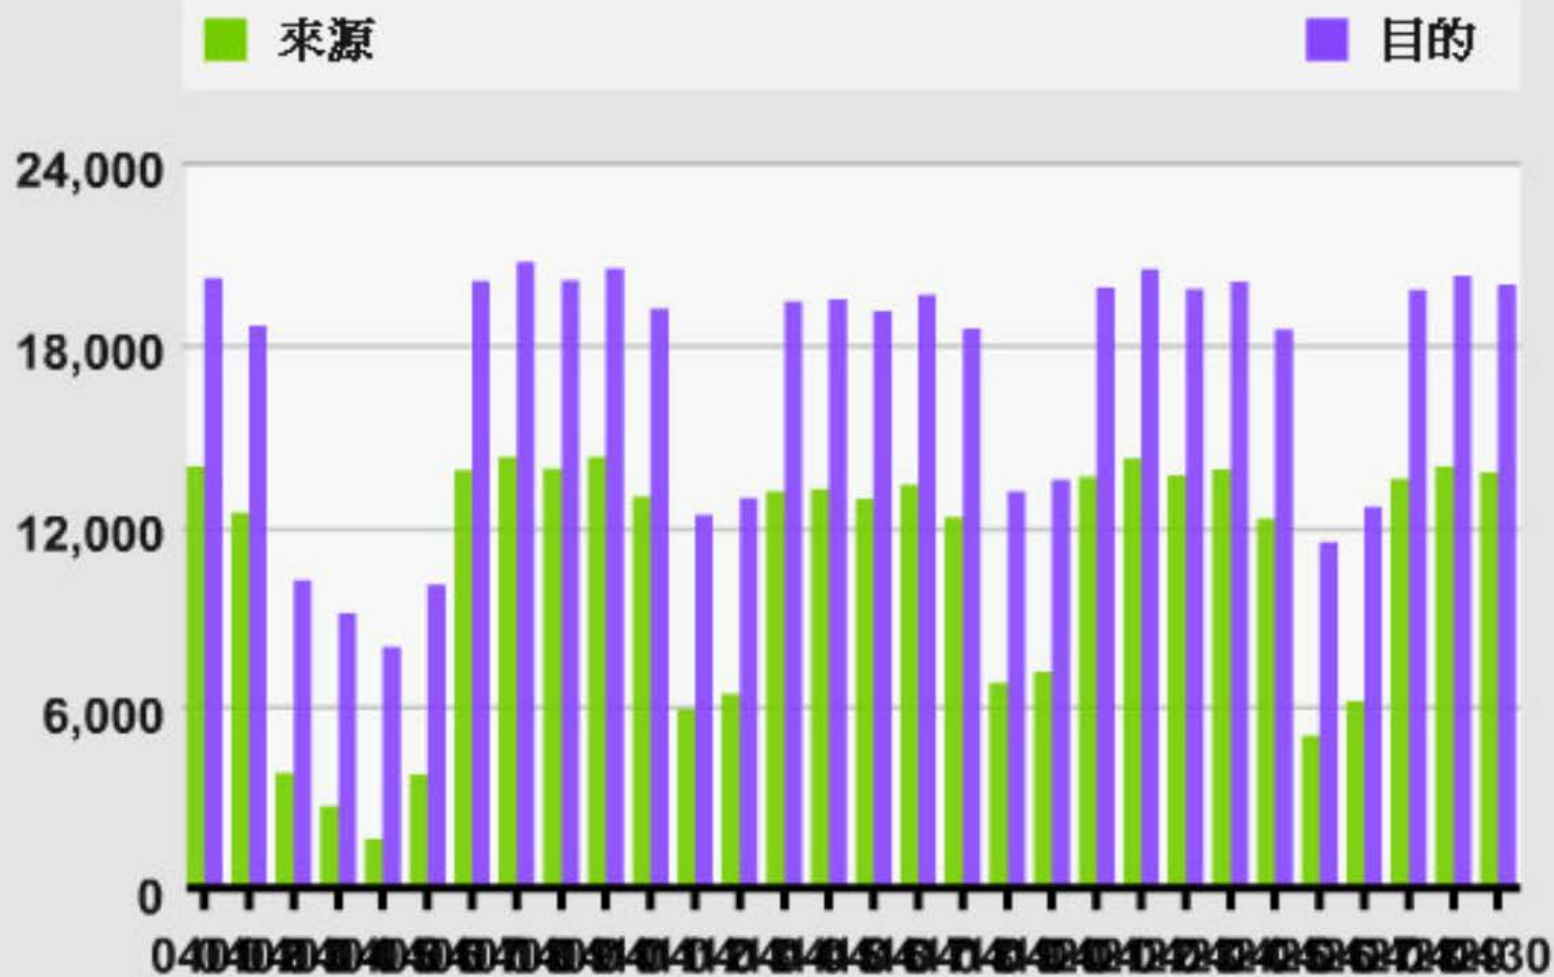

亞洲大學 日IP使用數量統計 - 查詢系統

2014 年 04 月 01 日至 2014 年 04 月 31 日
確定