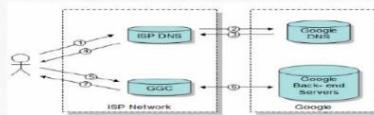

# What is GGC

- Proxy Server – 代理伺服器
- Bandwidth saving
- Better performance
- Design by

# Operation

from whiteafrian.com

- use BGP to exchange routing table
- use DNS to assign proxy server

from whiteafrian.com

- u
- r
- u
- p