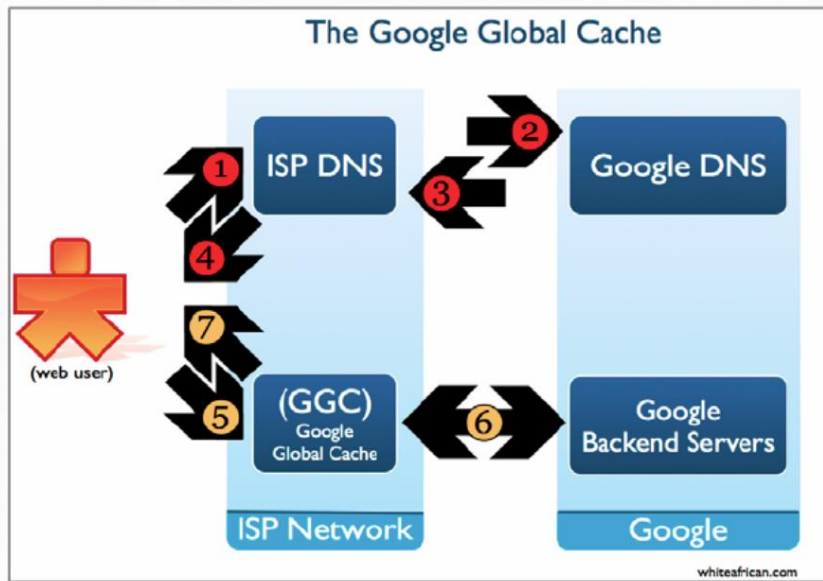

# What is GGC

- Proxy Server – 代理伺服器
- Bandwidth saving
- Better performance
- Design by

# Operation

from whiteafrian.com

- use BGP to exchange routing table
- use DNS to assign proxy server

from whiteafrian.com

- u
- r
- u
- p