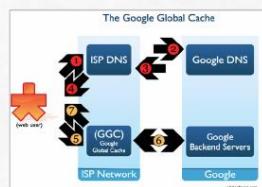

# What is GGC

- Proxy Server – 代理伺服器
- Bandwidth saving
- Better performance
- Design by

# Operation

from whiteafrian.com

- use BGP to exchange routing table
- use DNS to assign proxy server

from whiteafrian.com

- u
- r
- u
- p