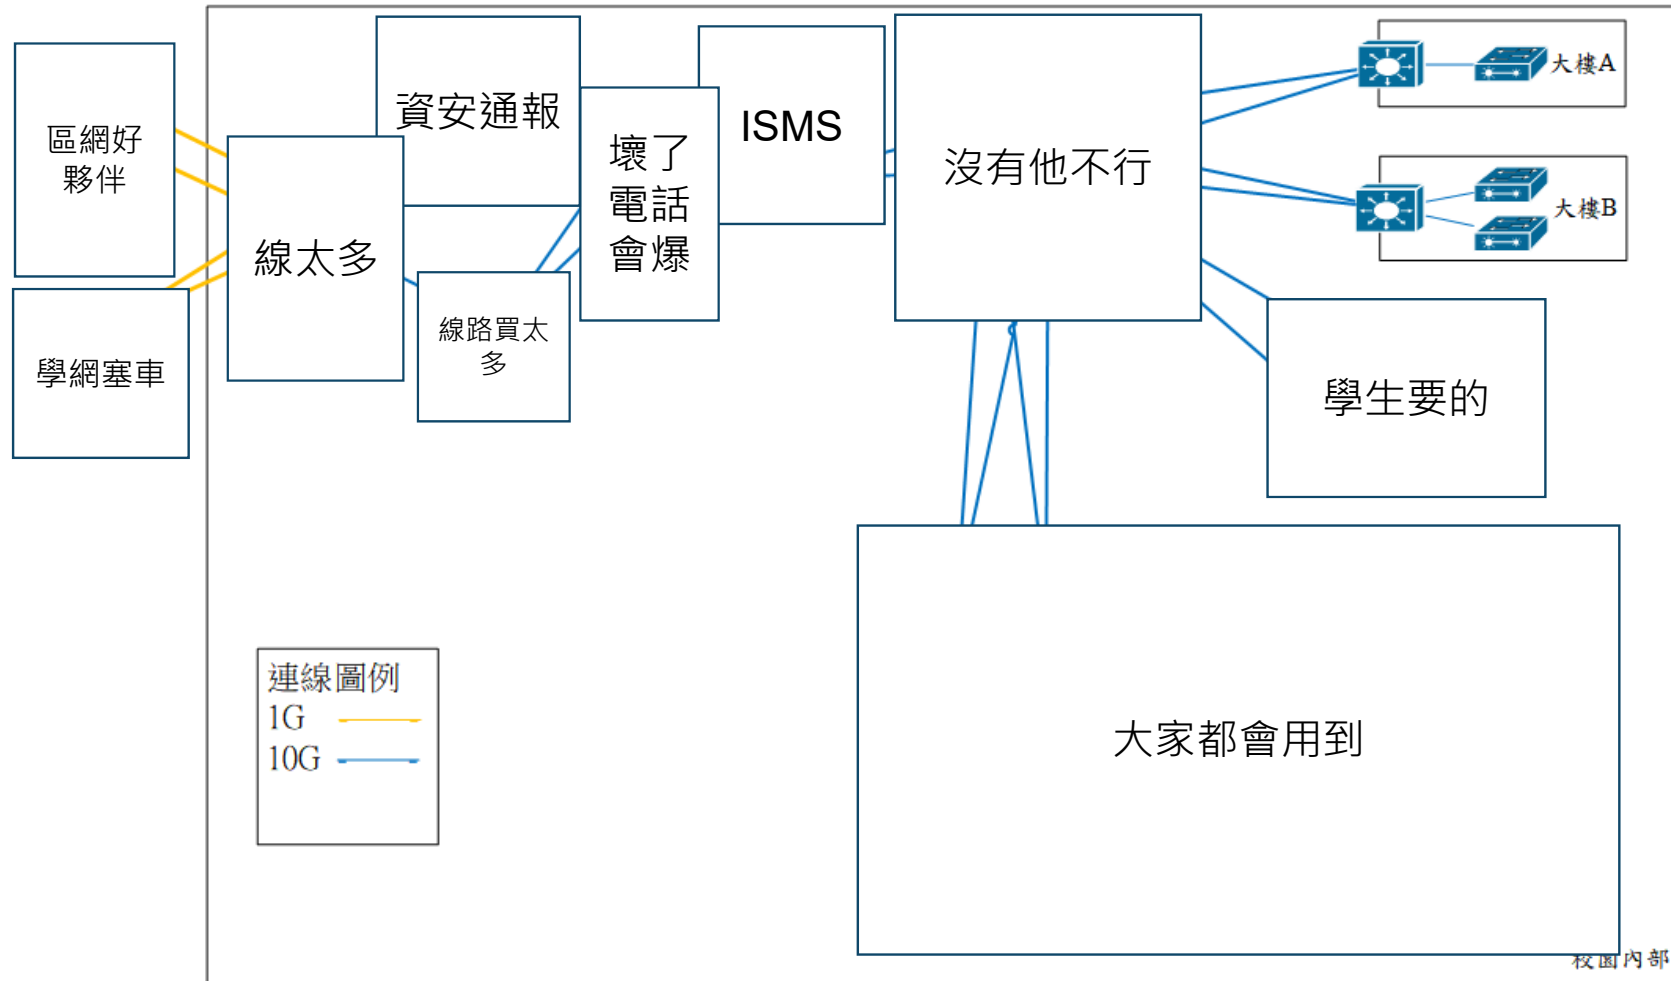

朝陽科大校園網路管理經驗分享 商業 vs. 免費

網路服務組 張君維

校園網路管理需求

校園網路架構

我們需要的服務

網路骨幹

1G & 10G & 40G

防火牆

L3 & WAF

設備監控

SNMP、PING

負載平衡

WAN

IPS

P2P、BOTNET、資安通報

網路LOG

LibreNMS

LINE Notify

【LibreNMS】 [警報] 裝置離線

主機: [d](#) [u.tw](#)
系統名稱: [d](#) [edu.tw](#)
IP: 1
說明:
程度: critical

時間: 2020-10-13 14:55:55

ID: 12675

規則: Device UP/Down LINE Notify

錯誤:

下午 3:02

LibreNMS

其他免費(開源)方案

THANK YOU

The image features a dark blue background with a grid pattern and faint binary code (0s and 1s) scattered throughout. A prominent white cloud icon is centered in the upper half, with four vertical lines extending downwards from its base. These lines connect to a white graphic that resembles a circuit board or a network diagram, consisting of four horizontal lines extending from the vertical ones, each ending in a small white dot. The text 'THANK YOU' is written in a clean, white, sans-serif font, centered horizontally and positioned between the cloud icon and the circuit graphic.