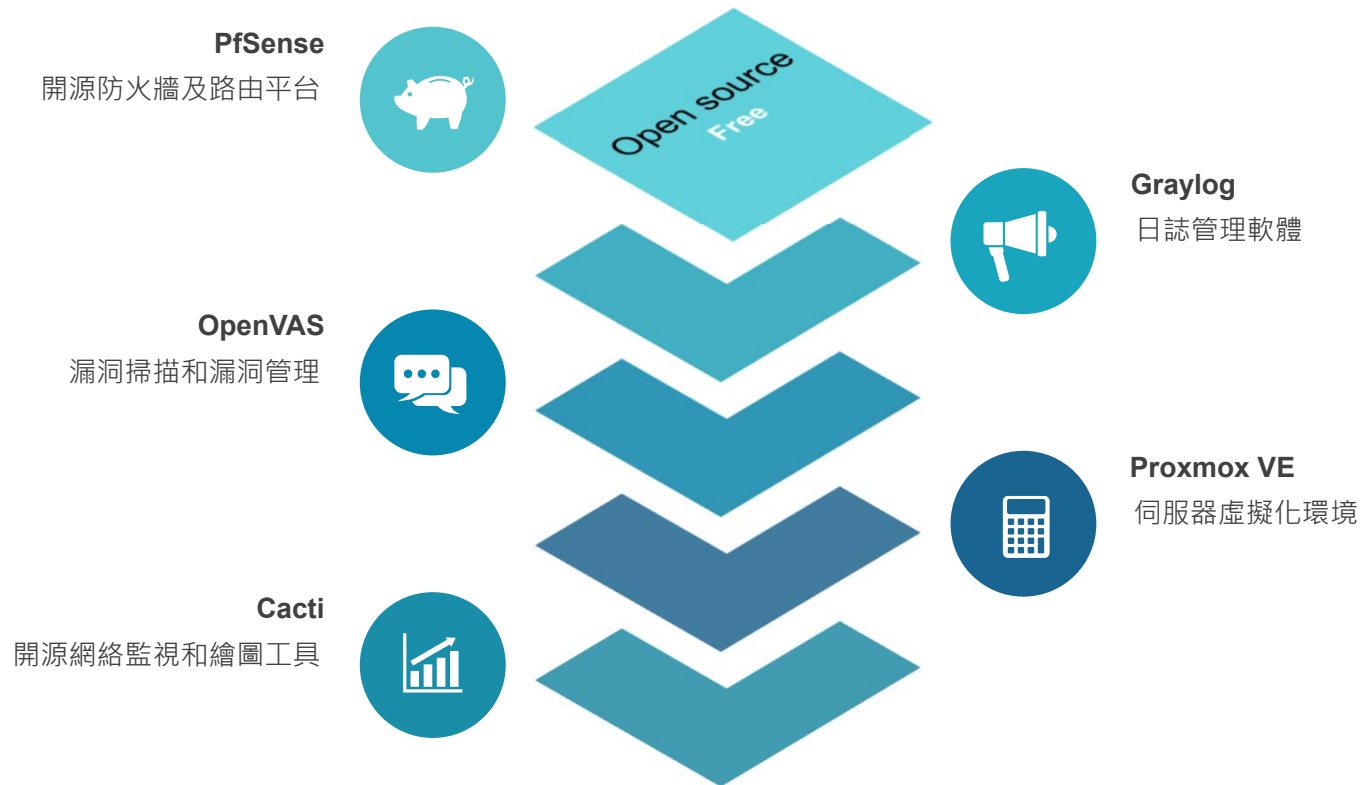

下午 3:02

LibreNMS

其他免費(開源)方案

THANK YOU

The image features a dark blue background with a grid pattern and faint binary code (0s and 1s) scattered throughout. A prominent white cloud icon is centered in the upper half, with four vertical lines extending downwards from its base. These lines connect to a white graphic that resembles a circuit board or a network diagram, consisting of four horizontal lines extending from the vertical ones, each ending in a small white dot. The text 'THANK YOU' is written in a clean, white, sans-serif font, centered horizontally and positioned between the cloud icon and the circuit graphic.